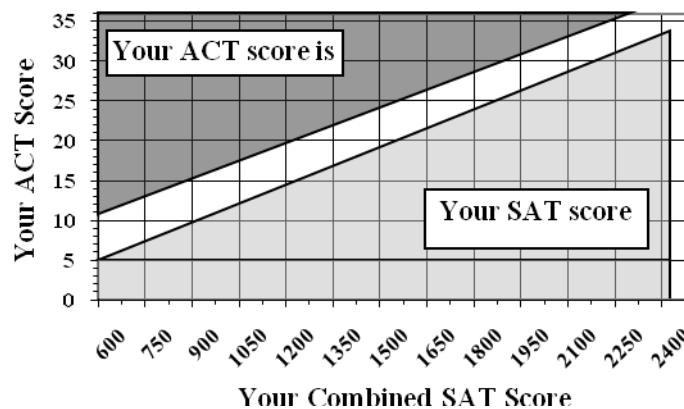

# To ACT or SAT, That is the Question

The Princeton Review presents an opportunity  
for you to figure out the ultimate question:

**Which test is best for you?**

*PRA Scoring Chart*

The Princeton Review Assessment (PRA) was created to help you decide what test will allow you to shine: the ACT or the SAT. Consider the PRA your first step on the road toward college admissions nirvana.

## Join us for a free PRA!

Lindbergh High School

Test: Thursday, December 10<sup>th</sup>, 2:30 – 6:30 pm

To register, see Ms. Pellegrini in the Career Center or

On line at [www.PrincetonReview.com/SAT](http://www.PrincetonReview.com/SAT) - click on free events